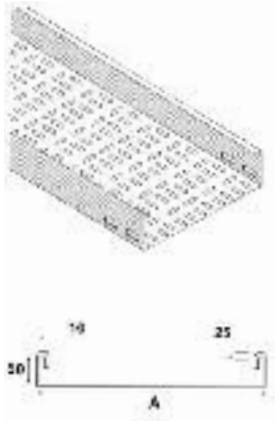

Cable Tray Heavy Duty Return Flange

Heavy Duty Return Flange Tray 3.0mtrs Pre Galv/Galvanised

Code	Description	Width (MM)	Gauge (MM)
CTH075	75mm Heavy Duty Return Flange Tray Pre Galv	75	1
CTH100	100mm Heavy Duty Return Flange Tray Pre Galv	100	1
CTH150	150mm Heavy Duty Return Flange Tray Pre Galv	150	1
CTH225	225mm Heavy Duty Return Flange Tray Pre Galv	225	1.5
CTH300	300mm Heavy Duty Return Flange Tray Pre Galv	300	1.5
CTH450	450mm Heavy Duty Return Flange Tray Pre Galv	450	2
CTH600	600mm Heavy Duty Return Flange Tray Pre Galv	600	2
CTH750	750mm Heavy Duty Return Flange Tray Pre Galv	750	2
CTH900	900mm Heavy Duty Return Flange Tray Pre Galv	900	2
CTH075-03	75mm Heavy Duty Return Flange Tray Galvanised	75	1
CTH100-03	100mm Heavy Duty Return Flange Tray Galvanised	100	1
CTH150-03	150mm Heavy Duty Return Flange Tray Galvanised	150	1
CTH225-03	225mm Heavy Duty Return Flange Tray Galvanised	225	1.5
CTH300-03	300mm Heavy Duty Return Flange Tray Galvanised	300	1.5
CTH450-03	450mm Heavy Duty Return Flange Tray Galvanised	450	2
CTH600-03	600mm Heavy Duty Return Flange Tray Galvanised	600	2
CTH750-03	750mm Heavy Duty Return Flange Tray Galvanised	750	2
CTH900-03	900mm Heavy Duty Return Flange Tray Galvanised	900	2

Heavy Duty Return Flange 90° Bend Pre Galv/Galvanised

Code Pre Galv	Code Galvanised	Description
CTHB075	CTHB075-03	75mm Heavy Duty Return Flange 90° Bend Pre Galv/Galvanised
CTHB100	CTHB100-03	100mm Heavy Duty Return Flange 90° Bend Pre Galv/Galvanised
CTHB150	CTHB150-03	150mm Heavy Duty Return Flange 90° Bend Pre Galv/Galvanised
CTHB225	CTHB225-03	225mm Heavy Duty Return Flange 90° Bend Pre Galv/Galvanised
CTHB300	CTHB300-03	300mm Heavy Duty Return Flange 90° Bend Pre Galv/Galvanised
CTHB450	CTHB450-03	450mm Heavy Duty Return Flange 90° Bend Pre Galv/Galvanised
CTHB600	CTHB600-03	600mm Heavy Duty Return Flange 90° Bend Pre Galv/Galvanised
CTHB750	CTHB750-03	750mm Heavy Duty Return Flange 90° Bend Pre Galv/Galvanised
CTHB900	CTHB900-03	900mm Heavy Duty Return Flange 90° Bend Pre Galv/Galvanised

Heavy Duty Return Flange Equal Tee Pre Galv/Galvanised

Code Pre Galv	Code Galvanised	Description
CTHT075	CTHT075-03	75mm Heavy Duty Return Flange Equal Tee Pre Galv/Galvanised
CTHT100	CTHT100-03	100mm Heavy Duty Return Flange Equal Tee Pre Galv/Galvanised
CTHT150	CTHT150-03	150mm Heavy Duty Return Flange Equal Tee Pre Galv/Galvanised
CTHT225	CTHT225-03	225mm Heavy Duty Return Flange Equal Tee Pre Galv/Galvanised
CTHT300	CTHT300-03	300mm Heavy Duty Return Flange Equal Tee Pre Galv/Galvanised
CTHT450	CTHT450-03	450mm Heavy Duty Return Flange Equal Tee Pre Galv/Galvanised
CTHT600	CTHT600-03	600mm Heavy Duty Return Flange Equal Tee Pre Galv/Galvanised
CTHT750	CTHT750-03	750mm Heavy Duty Return Flange Equal Tee Pre Galv/Galvanised
CTHT900	CTHT900-03	900mm Heavy Duty Return Flange Equal Tee Pre Galv/Galvanised

Heavy Duty Return Flange 4 Way Crossover Pre Galv/Galvanised